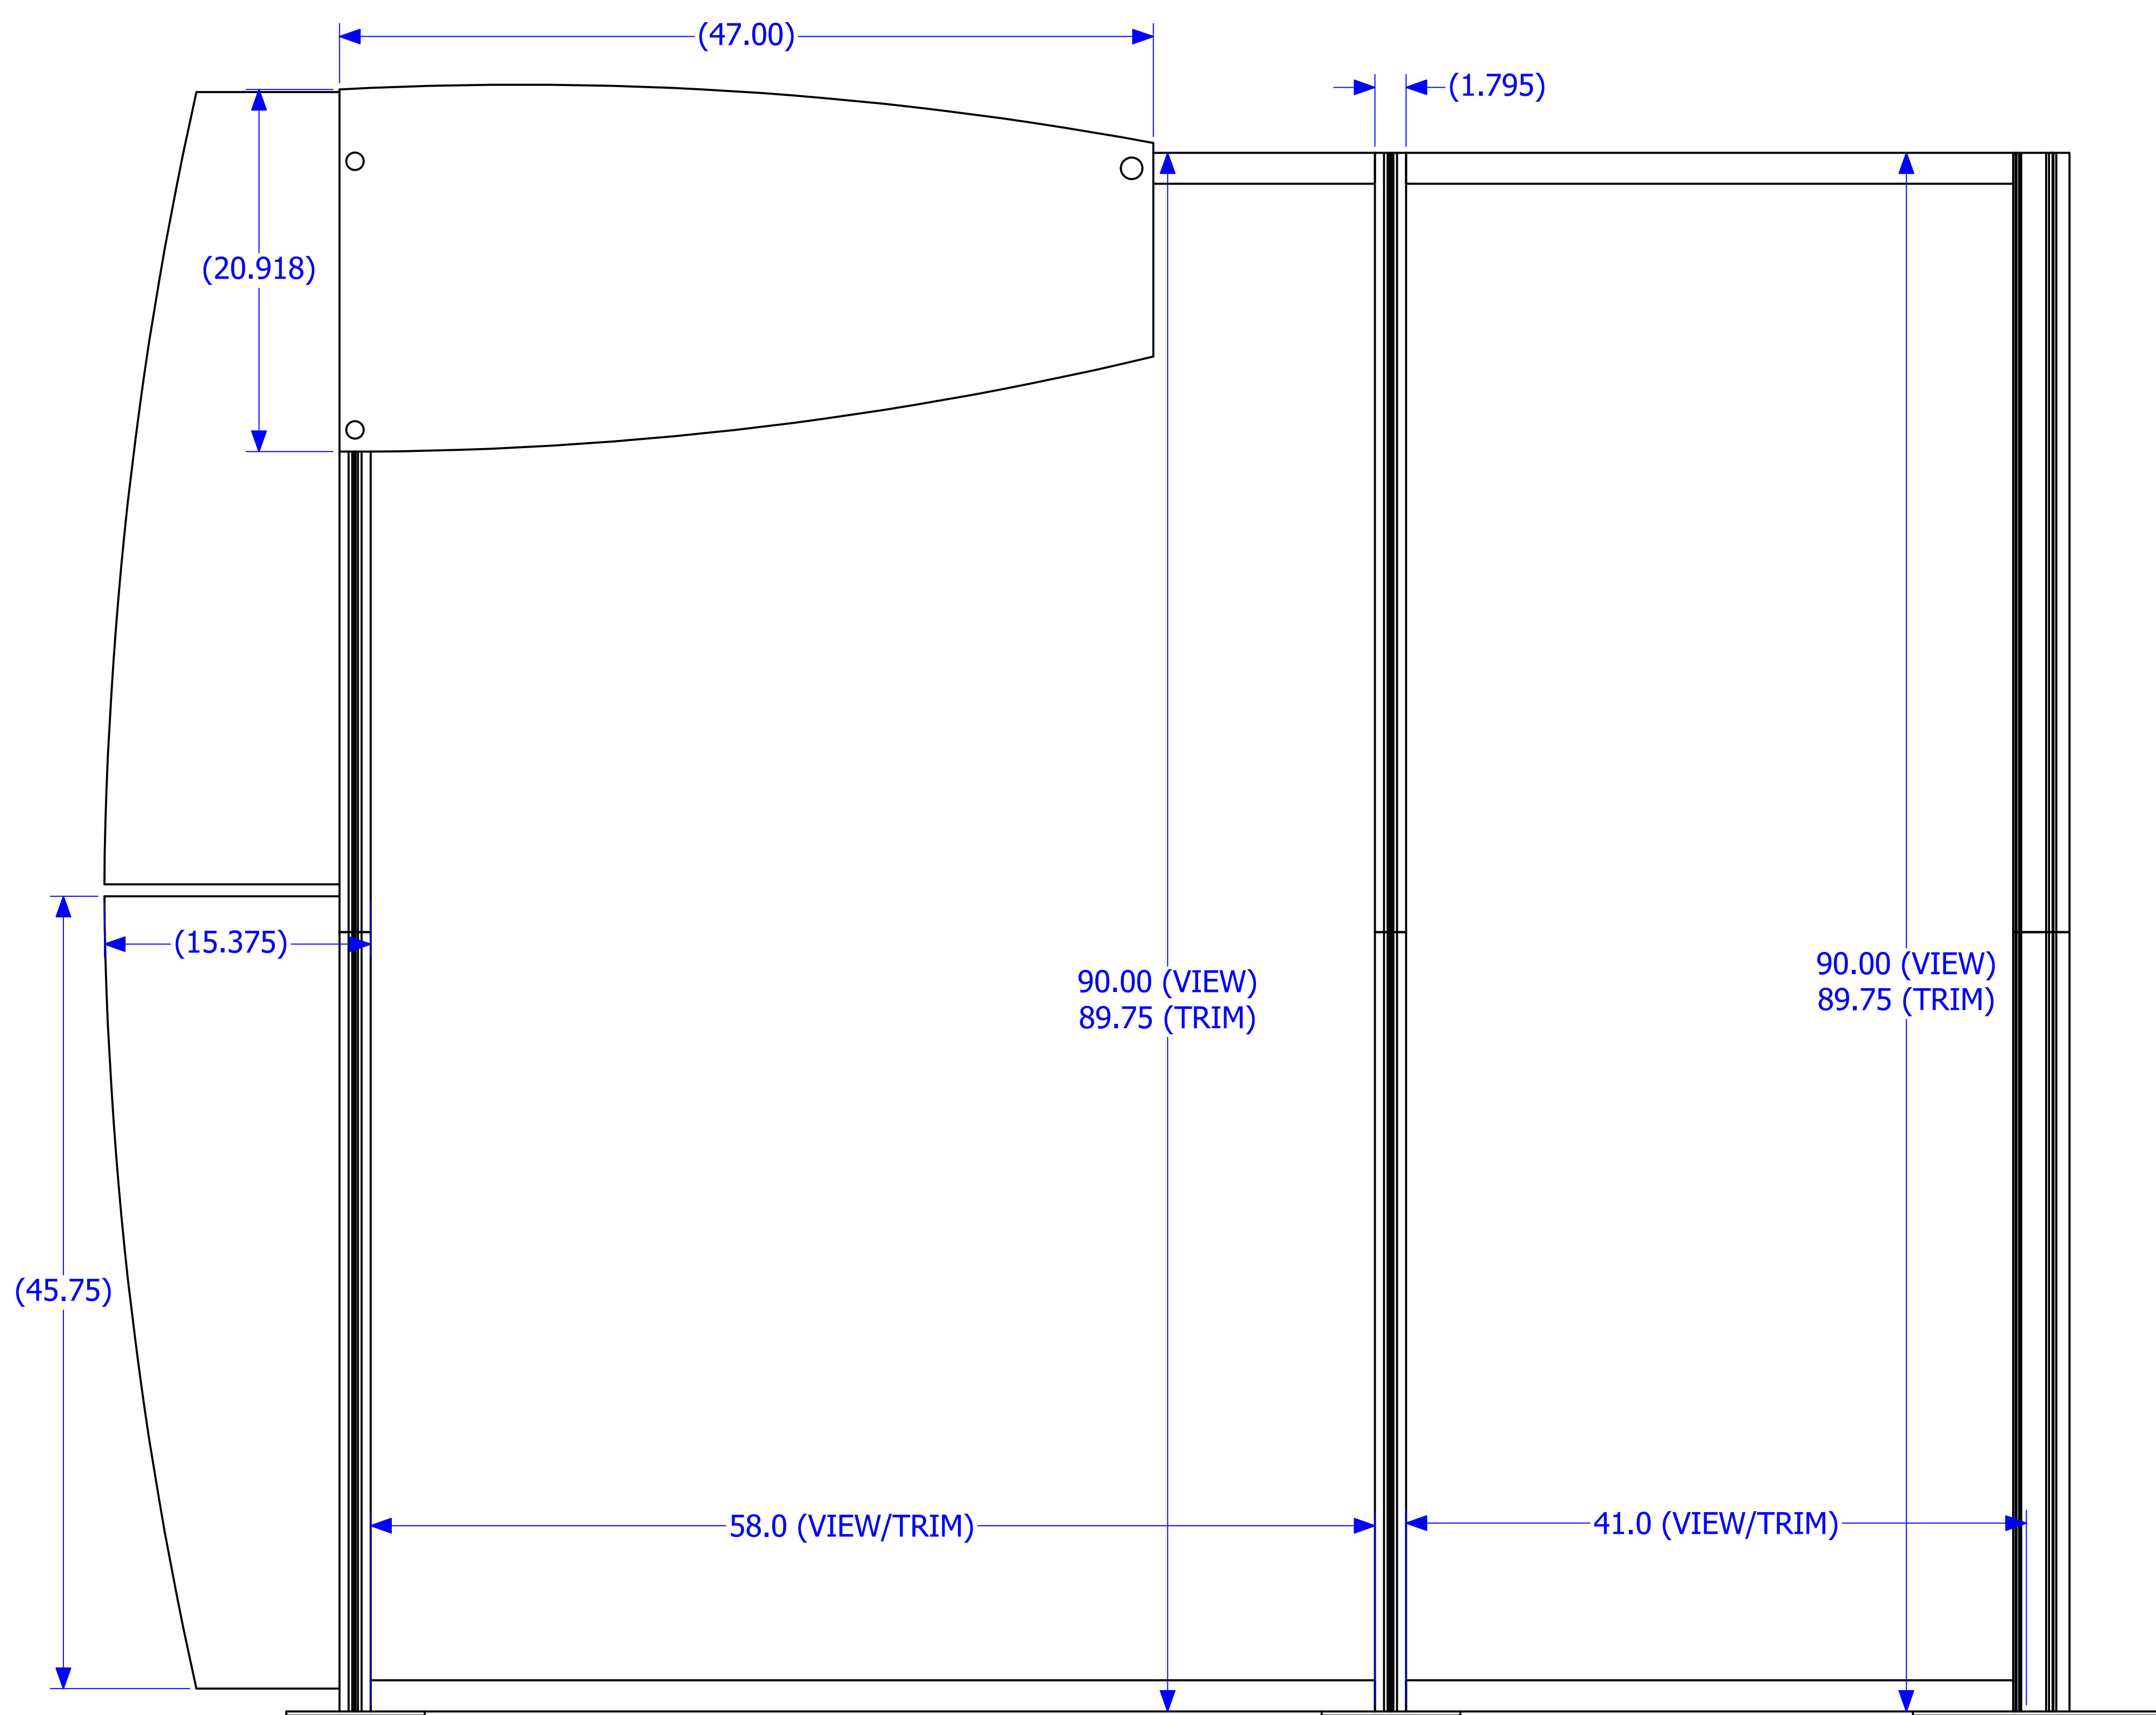

GRAPHIC SPECS	
PRODUCT NAME:	ECO-1023 (ZEPH)
MATERIAL:	PARADISE FABRC
VIEWABLE SIZE:	(1) 58" x 90"
TRIM SIZE:	(1) 58" x 89.75"
VIEWABLE SIZE:	(1) 41" x 90"
TRIM SIZE:	(1) 41" x 89.75"
MATERIAL:	GREENCORE 1/8 SS
VIEWABLE/TRIM SIZE:	(1) 47" x 21"
ESTIMATED GRAPHIC PACKAGE	\$1155 RETAIL
EFFECTIVE DATE:	8/1/2011

**Please use this document for reference only.
Contact your distributor for final graphic templates per order.**

DRAWN	michaelmccord	7/20/2011	TITLE	
CHECKED			ECO-1023 GRAPHIC SPECS	
QA				
MFG				
APPROVED				
SCALE			SIZE	DWG NO
			D	ECO-1023 (ZEPH) GFX SPECS
				REV
				1
				SHEET 1 OF 1